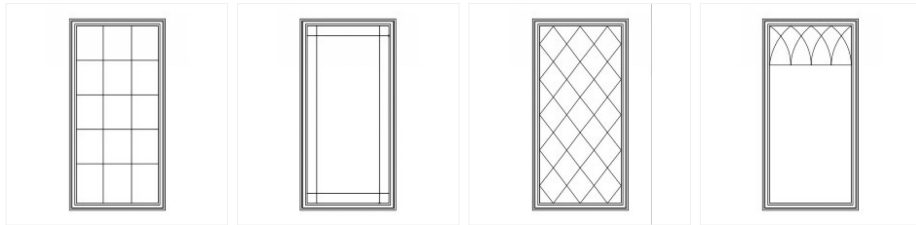

Grille Patterns

Colonial

Prairie

Diamond

Gothic