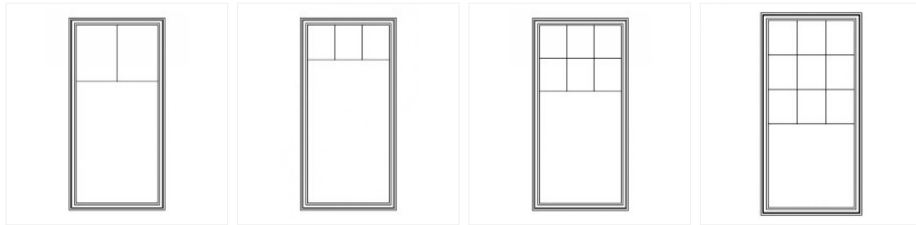

Custom Plaza

Single Plaza

Double Plaza

Triple Plaza